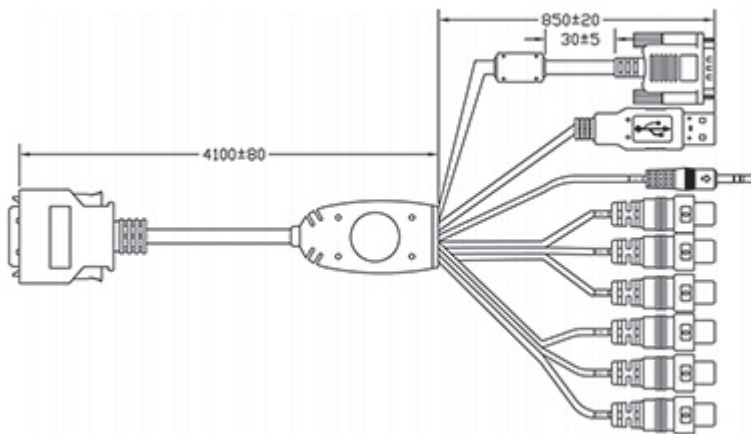

CABLE-26P-TSV-5M 26-PIN TSV/YV Series Monitor HDMI, VGA, DVI & AV Input Cable - 5 METER

Description

26-PIN **TSV and YV Series** 5 Meter (**16.4 Ft/500cm**) Monitor HDMI, VGA, DVI & AV Input Cable for 700TSV, 700YV, 705TSV, 705YV, 706TSA, 800TSV, 800YV, 802TSV, 802YV, 805TSV, 805YV, 1020YV, 1020TSV. Note: Only works with the above mentioned models. **Not for TSH Series.** Please make sure your monitor has the **26-PIN connector**. Older versions of the Xenarc Technologies monitor could have the **20-PIN connector** if it's a few years old. Monitor cable connects to HDMI, VGA, DVI & AV Video Inputs. See Functional Diagram below.

Related Products:

700TSV

700YV

705TSV

705YV

706TSA

800TSV

800YV

802TSV

802YV

805TSV

805YV

1020TSV

1020YV

Features

26-PIN TSV and YV Series 5" Meter (16.4 Ft/500cm) Monitor HDMI, VGA, DVI & AV Input Cable
Function Diagram

How does it work?

- Connect the included cable to the Monitor
- Connect the connectors to your devices
- Install Touch Screen Driver

[TSV SERIES]

Package Contents

26-PIN TSV and YV Series 54" Meter (16.4 Ft/500cm) Monitor HDMI, VGA, DVI & AV Input Cable