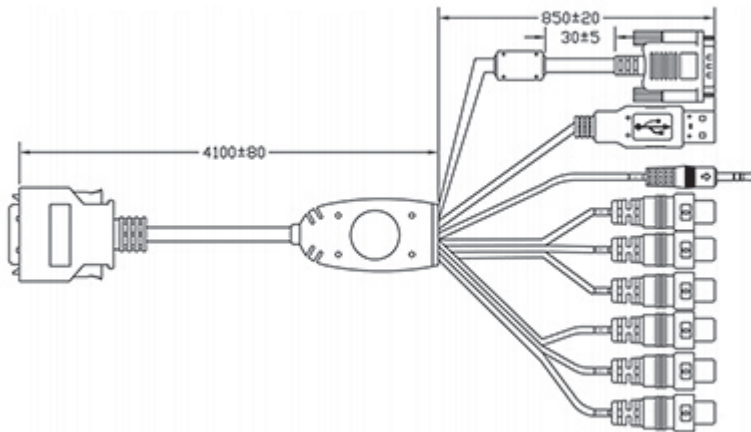

CABLE-26P-TSV-5M 26-PIN TSV/YV Series Monitor HDMI, VGA, DVI & AV Input Cable - 5 METER

Description

26-PIN **TSV and YV Series** 5 Meter (**16.4 Ft/500cm**) Monitor HDMI, VGA, DVI & AV Input Cable for 700TSV, 700YV, 705TSV, 705YV, 706TSA, 800TSV, 800YV, 802TSV, 802YV, 805TSV, 805YV, 1020YV, 1020TSV. Note: Only works with the above mentioned models. **Not for TSH Series.** Please make sure your monitor has the **26-PIN connector**. Older versions of the Xenarc Technologies monitor could have the **20-PIN connector** if it's a few years old. Monitor cable connects to HDMI, VGA, DVI & AV Video Inputs. See Functional Diagram below.

Related Products:

700TSV

700YV

705TSV

705YV

706TSA

800TSV

800YV

802TSV

802YV

805TSV

805YV

1020TSV

1020YV

Features

26-PIN TSV and YV Series 5 Meter (16.4 Ft/500cm) Monitor HDMI, VGA, DVI & AV Input Cable
Function Diagram

26-PIN TSV/YV Series Monitor HDMI, VGA, DVI & AV Input Cable - 5 METER

Image not found

<http://www.xenarcdirect.com/image.php?type=FD&id=17667>

Package Contents

26-PIN TSV and YV Series 5 Meter (16.4 Ft/500cm) Monitor HDMI, VGA, DVI & AV Input Cable