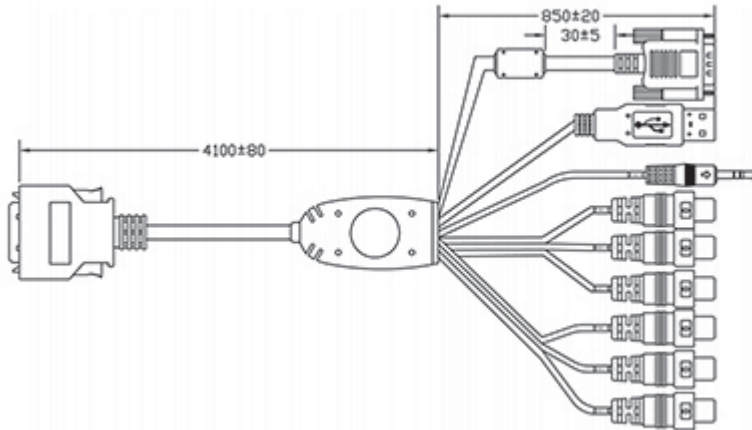

CABLE-26P-TSV-5M 26-PIN TSV/YV Series Monitor Input Cable - 5M

Description

26-PIN 5 Meter Long Monitor Input Cable for 26-PIN TSV and YV Monitors (700TSV, 700YV, 705TSV, 705YV, 706TSA, 800TSV, 800YV, 802TSV, 802YV, 805TSV, 805YV, 1020TSV, and 1020YV) Note: Only works with the above mentioned models. Not for TSH Series. Please make sure your monitor has the 26-PIN connector. Your monitor could have the 20-PIN connector if it's a few years old.

Function Diagram

How does it work?

- Connect the included cable to the Monitor
- Connect the connectors to your devices
- Install Touch Screen Driver

[TSV SERIES]