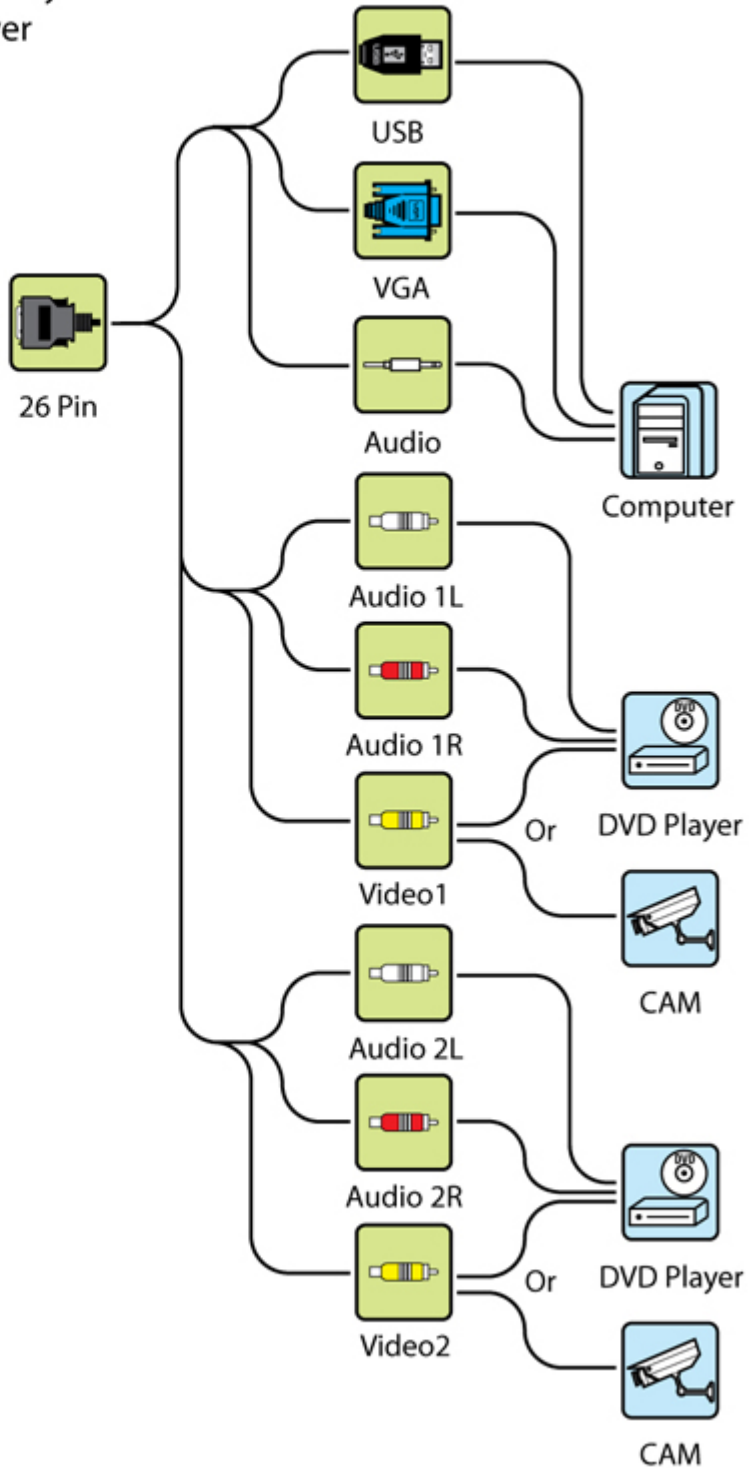

CABLE-26P-TSV-5M 26-PIN TSV/YV Series Monitor HDMI, VGA, DVI & AV Input Cable - 5 METER

Description

26-PIN **TSV and YV Series** 5 Meter (**16.4 Ft/500cm**) Monitor HDMI, VGA, DVI & AV Input Cable for 700TSV, 700YV, 705TSV, 705YV, 706TSA, 800TSV, 800YV, 802TSV, 802YV, 805TSV, 805YV, 1020YV, 1020TSV. Note: Only works with the above mentioned models. **Not for TSH Series.** Please make sure your monitor has the **26-PIN connector**. Older versions of the Xenarc Technologies monitor could have the **20-PIN connector** if it's a few years old. Monitor cable connects to HDMI, VGA, DVI & AV Video Inputs. See Functional Diagram below.

802TSV

802YV

805TSV

805YV

1020TSV

1020YV

Features

26-PIN TSV and YV Series 5" Meter (16.4 Ft/500cm) Monitor HDMI, VGA, DVI & AV Input Cable
Function Diagram

How does it work?

- Connect the included cable to the Monitor
- Connect the connectors to your devices
- Install Touch Screen Driver

[TSV SERIES]

Package Contents

26-PIN TSV and YV Series 54" Meter (16.4 Ft/500cm) Monitor HDMI, VGA, DVI & AV Input Cable