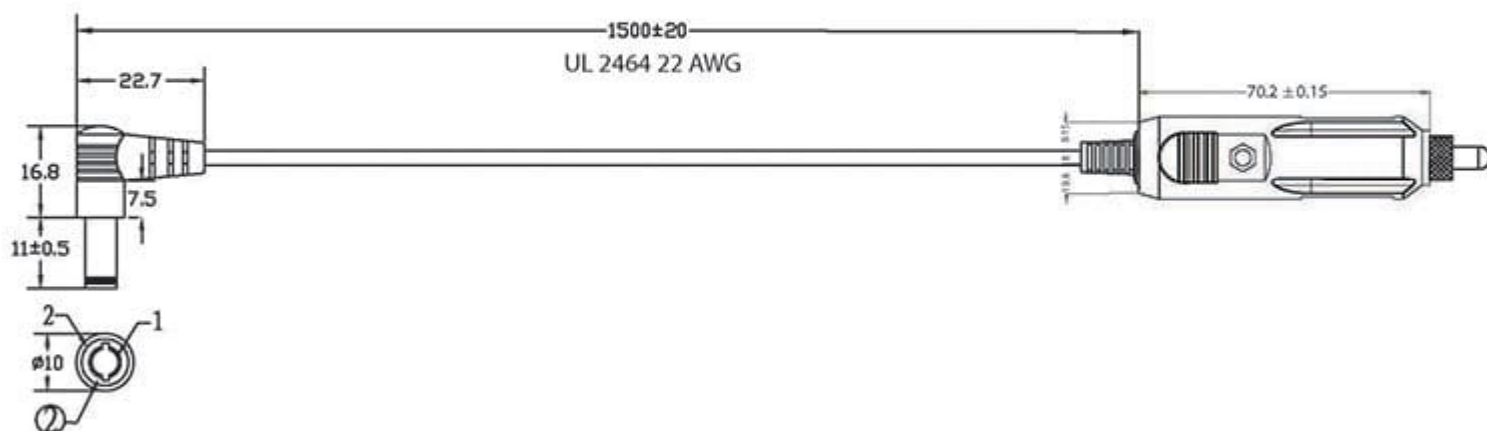

CLA-M12 Cigarette Lighter Adaptor for Xenarc Monitors - 12V DC Output

Description

Cigarette Lighter Adaptor for Xenarc Monitors, 12V DC Output, DC Plug Size 2.1 by 5.5mm. (Works with all Xenarc Monitors except 1040, 1200, and 1500 Series)