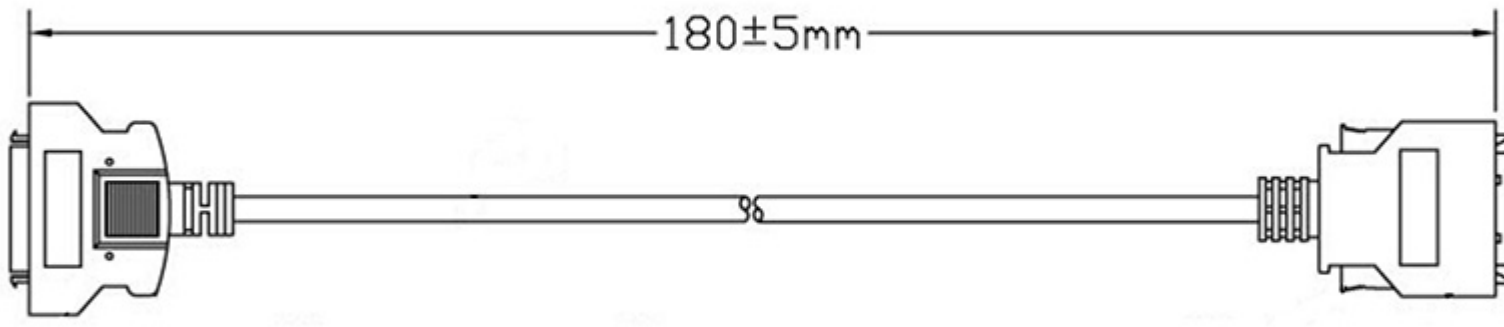

CABLE-26P-TO-20P 26-PIN TSV to 20-PIN Adaptor Cable

Description

26PIN TSV to 20PIN Adaptor Cable. Allows Monitor with 26-PIN TSV or YV connector to be used with older 20-PIN cable.