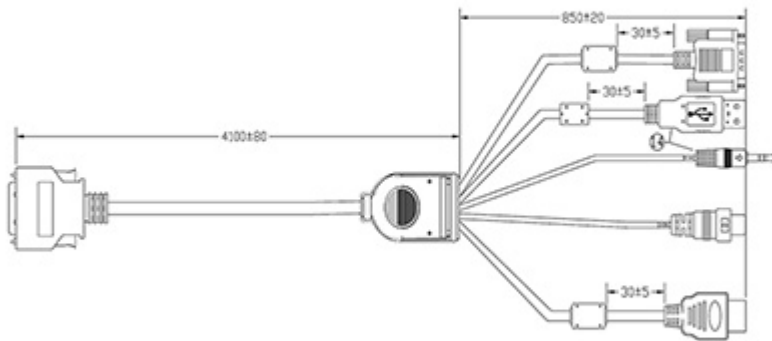

# CABLE-IP-26P-TSH-5M 26-PIN TSH/CSH/CNH/GSH/GNH/GNS/YH Series Monitor HDMI, VGA, DVI & AV Input Cable - 5 METER

## Description

26-PIN Standard Length **5 Meter (16.4ft/500cm)** TSH/CSH/CNH/GSH Monitor HDMI, VGA, DVI & AV Input Cable for 700YH, 700TSH, 700CSH, 702CSH, 702GSH, 709CNH, 802YH, 802TSH, 1020YH, 1020TSH, 1022YH, 1022TSH, 1029CNH, 1219GNC, 1219GNH, 1219GNS, 1569GNH. Note: Only works with the above mentioned models. Not for TSV Series or 1029GNH. Monitor cable connects All HDMI, VGA, DVI & AV Video Inputs.

## Features

26-PIN 5 Meter (16.4ft/500cm) TSH/CSH/CNH/GSH/GNH/GNS Monitor HDMI, VGA, DVI & AV Input Cable

## Package Contents

26-PIN 5 Meter (16.4ft/500cm) TSH/CSH/CNH/GSH/GNH/GNS Monitor HDMI, VGA, DVI & AV Input Cable