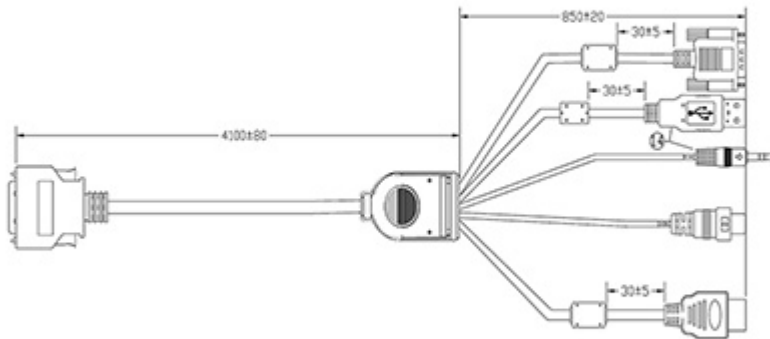

# CABLE-26P-TSH-5M 26-PIN TSH/CSH/CNH/GSH/YH Series Monitor Input Cable - 5M

## Description

26-PIN 5 Meter Long TSH/CSH/CNH/GSH/YH Monitor Input Cable for TSH, CSH, CNH, GSH, and YH Monitors. (700TSH, 700YH, 700CSH, 702CSH, 702GSH, 709CNH, 709GNH, 802TSH, 802YH, 1020TSH, 1020YH, 1022TSH, 1022YH, and 1029CNH) Note: Only works with the above mentioned models. Not for TSV Series and GNH Series. Contains HDMI x 1, VGA x 1, PC Audio x 1, and Composite Video x 1 Input Connections (Video 1 and Audio 1 inputs on the standard length cable have been eliminated due to the length of this cable)