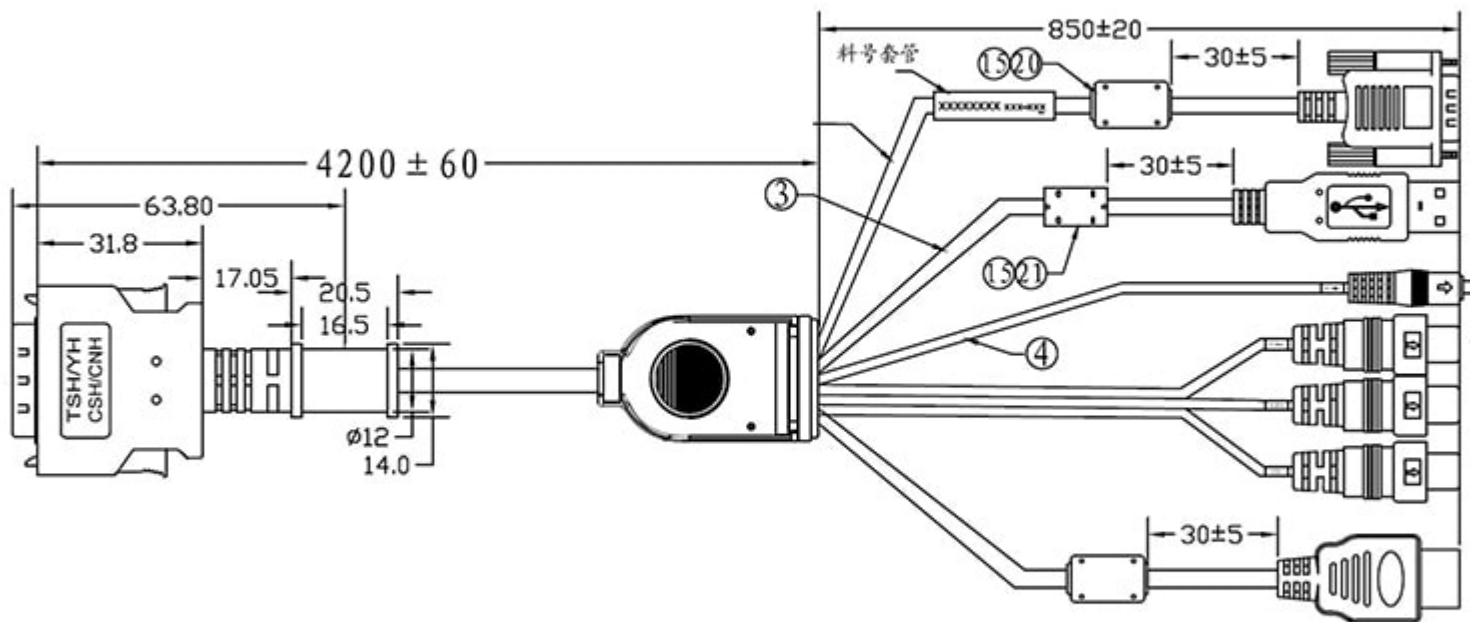

CABLE-IP-26P-TSH-5M 26-PIN

TSH/CSH/CNH/GSH/GNH/GNS/YH Series

Monitor HDMI, VGA, DVI & AV Input Cable - 5 METER

Description

26-PIN Standard Length **5 Meter (16.4ft/500cm)** TSH/CSH/CNH/GSH Monitor HDMI, VGA, DVI & AV Input Cable for 700YH, 700TSH, 700CSH, 702CSH, 702GSH, 709CNH, 802YH, 802TSH, 1020YH, 1020TSH, 1022YH, 1022TSH, 1029CNH, 1219GNC, 1219GNH, 1219GNS, 1569GNH. Note: Only

works with the above mentioned models. Not for TSV Series or 1029GNH. Monitor cable connects All HDMI, VGA, DVI & AV Video Inputs.

Related Products:

700YH

700TSH

700CSH

702CSH

702GSH

709CNH

1219GNH

1219GNS

1569GNH

Features

26-PIN 5 Meter (16.4ft/500cm) TSH/CSH/CNH/GSH/GNH/GNS Monitor HDMI, VGA, DVI & AV Input Cable

Function Diagram

How does it work?

- Connect the included cable to the Monitor
- Connect the connectors to your devices
- Install Touch Screen Driver

Package Contents

26-PIN 5 Meter (16.4ft/500cm) TSH/CSH/CNH/GSH/GNH/GNS Monitor HDMI, VGA, DVI & AV Input Cable