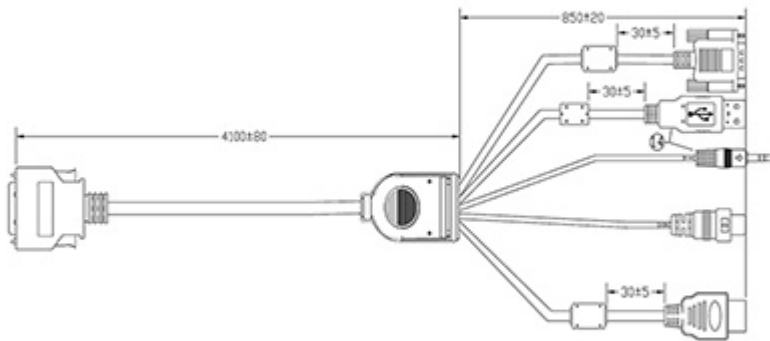

CABLE-IP-26P-TSH-5M 26-PIN TSH/CSH/CNH/GSH/GNH/GNS/YH Series Monitor HDMI, VGA, DVI & AV Input Cable - 5 METER

Description

26-PIN Standard Length **5 Meter (16.4ft/500cm)** TSH/CSH/CNH/GSH Monitor HDMI, VGA, DVI & AV Input Cable for 700YH, 700TSH, 700CSH, 702CSH, 702GSH, 709CNH, 802YH, 802TSH, 1020YH, 1020TSH, 1022YH, 1022TSH, 1029CNH, 1219GNC, 1219GNH, 1219GNS, 1569GNH. Note: Only works with the above mentioned models. Not for TSV Series or 1029GNH. Monitor cable connects All HDMI, VGA, DVI & AV Video Inputs.

1219GNS

1569GNH

Features

26-PIN 5 Meter (16.4ft/500cm) TSH/CSH/CNH/GSH/GNH/GNS Monitor HDMI, VGA, DVI & AV Input Cable

Function Diagram

26-PIN TSH/CSH/CNH/GSH/GNH/GNS/YH Series Monitor HDMI, VGA, DVI & AV Input Cable - 5 METER

Image not found

<http://www.xenarcdirect.com/image.php?type=FD&id=17695>

Package Contents

26-PIN 5 Meter (16.4ft/500cm) TSH/CSH/CNH/GSH/GNH/GNS Monitor HDMI, VGA, DVI & AV Input Cable