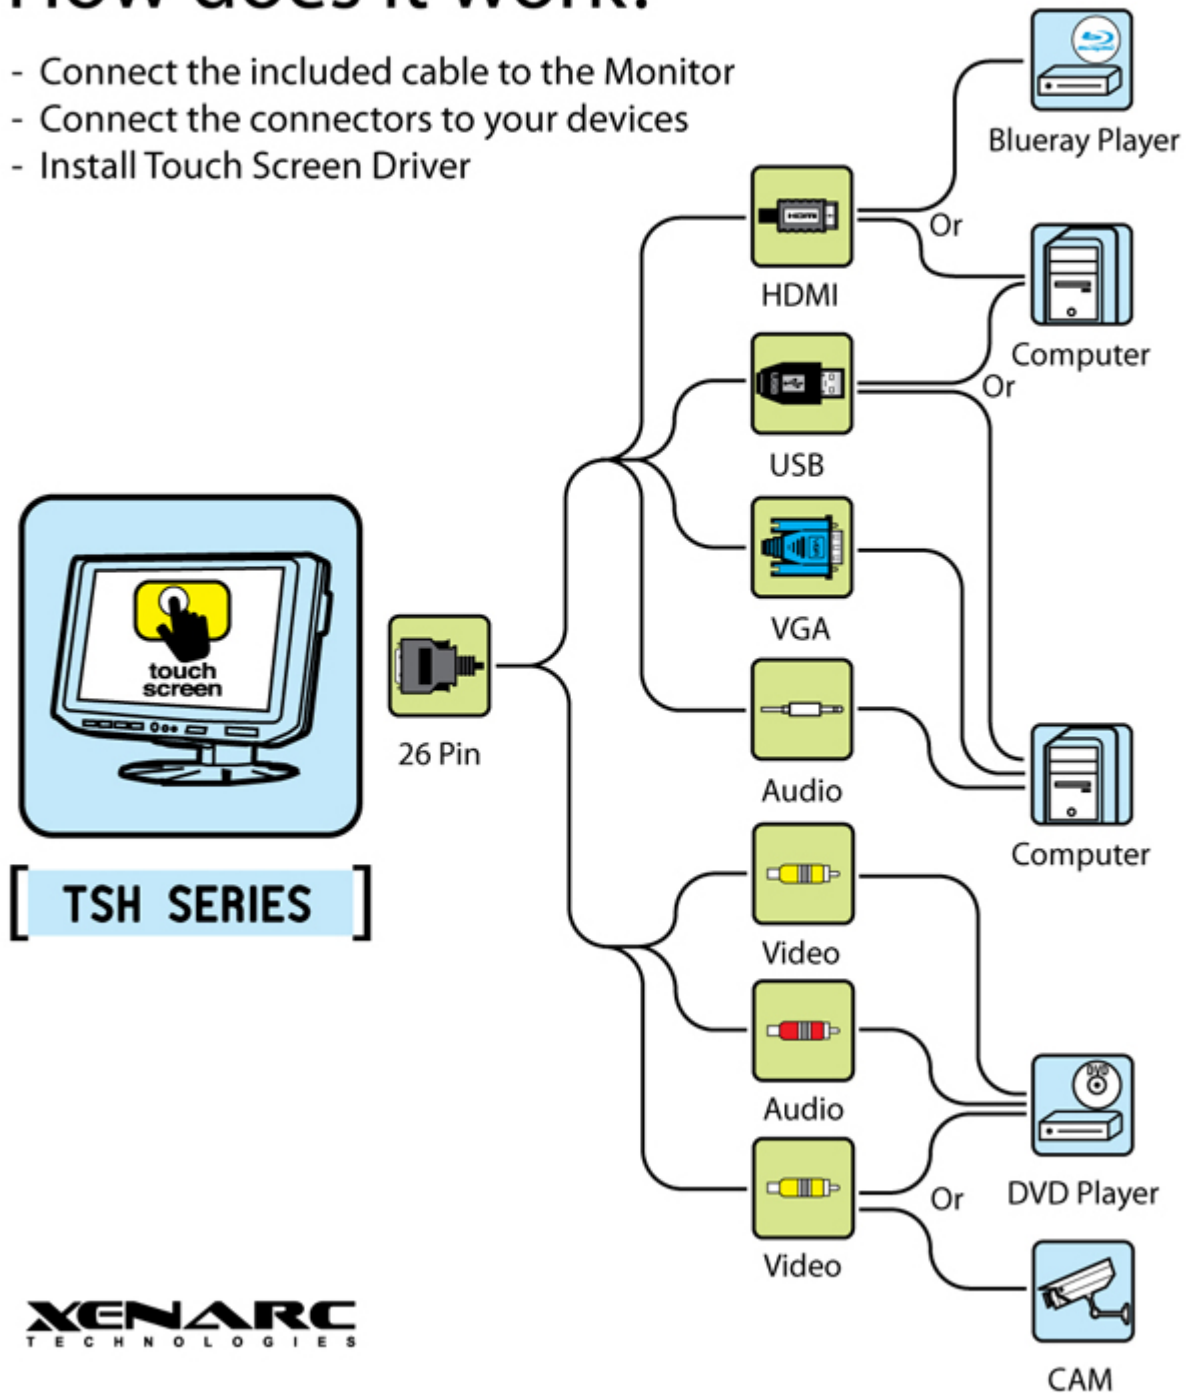

CABLE-IP-26P-TSH-5M 26-PIN

TSH/CSH/CNH/GSH/GNH/GNS/YH Series

Monitor HDMI, VGA, DVI & AV Input Cable - 5 METER

Description

26-PIN Standard Length **5 Meter (16.4ft/500cm)** TSH/CSH/CNH/GSH Monitor HDMI, VGA, DVI & AV Input Cable for 700YH, 700TSH, 700CSH, 702CSH, 702GSH, 709CNH, 802YH, 802TSH, 1020YH, 1020TSH, 1022YH, 1022TSH, 1029CNH, 1219GNC, 1219GNH, 1219GNS, 1569GNH. Note: Only

works with the above mentioned models. Not for TSV Series or 1029GNH. Monitor cable connects All HDMI, VGA, DVI & AV Video Inputs.

Related Products:

700YH

700TSH

700CSH

702CSH

702GSH

709CNH

1219GNH

1219GNS

1569GNH

Features

26-PIN 5 Meter (16.4ft/500cm) TSH/CSH/CNH/GSH/GNH/GNS Monitor HDMI, VGA, DVI & AV Input Cable

Function Diagram

How does it work?

- Connect the included cable to the Monitor
- Connect the connectors to your devices
- Install Touch Screen Driver

Package Contents

26-PIN 5 Meter (16.4ft/500cm) TSH/CSH/CNH/GSH/GNH/GNS Monitor HDMI, VGA, DVI & AV Input Cable