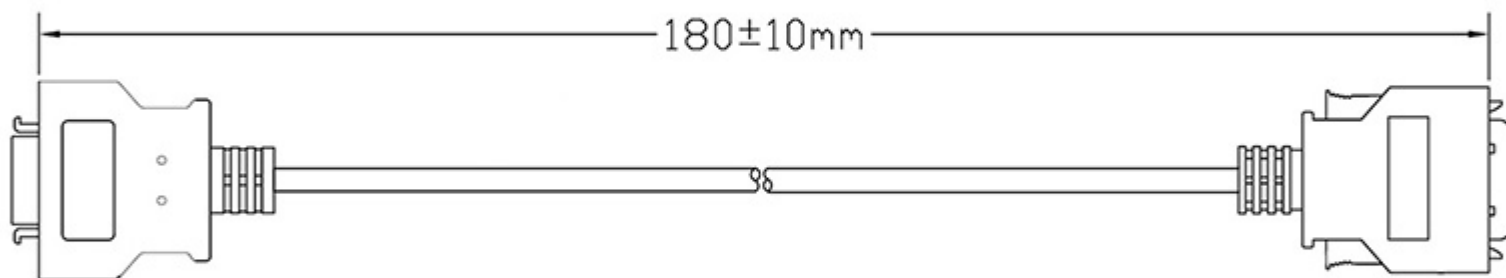

# CABLE-TSH-TO-20P 26-PIN TSH to 20-PIN Adaptor Cable

## Description

26PIN TSH to 20PIN Adaptor Cable. Allows Monitor with 26-PIN TSH or YH connector to be used with an older 20-PIN cable.