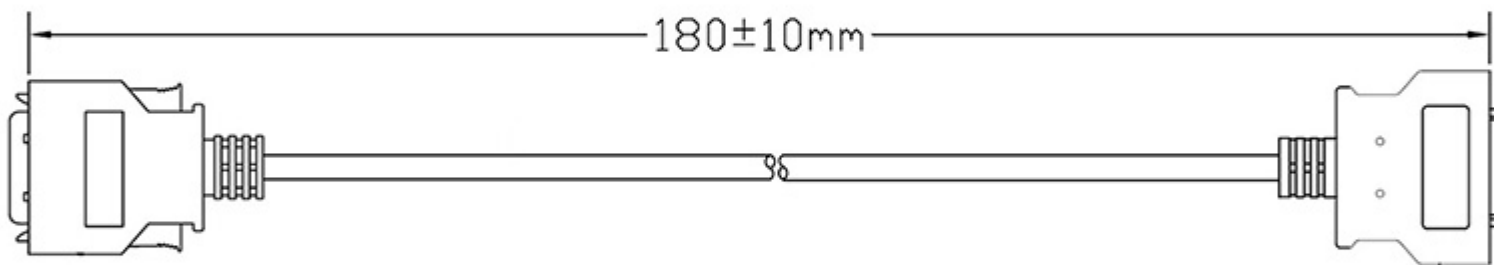

# CABLE-TSH-TO-TSV 26-PIN TSH to 26-PIN TSV Adaptor Cable

## Description

26PIN TSH to 26PIN TSV Adaptor Cable. Allows Monitor with 26-PIN TSH or YH connector to be used with an old 26-PIN TSV or YV cable.