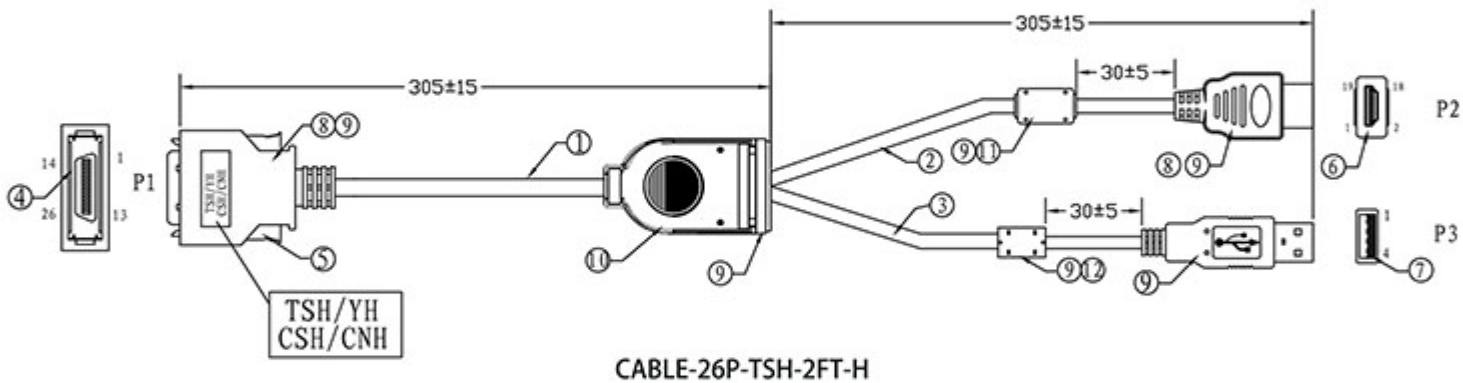

# CABLE-26P-TSH-2FT-H 26-PIN TSH/CSH/CNH/GSH Series Monitor HDMI and USB Input Cable - 2 FEET

## Description

Proprietary 26-PIN **Short Length (2 FOOT)** TSH/CSH/CNH/GSH Monitor HDMI & USB Input Cable for 700TSH, 700CSH, 702CSH, 702GSH, 709CNH, 709GNH, 800TSH, 802TSH, 1020TSH, 1022TSH, and 1029CNH. Note: Only works with the above mentioned models. Not for TSV Series or 1029GNH. Monitor cable connects All HDMI & USB Video Inputs.

This 2 foot cable only contains HDMI and USB connectors for simplified installation.

## **Package Contents**

Proprietary 26-PIN Short Length (2 FOOT) TSH/CSH/CNH/GSH Monitor HDMI & USB Input Cable \* This 2 foot cable only contains HDMI and USB connectors for simplified installation.