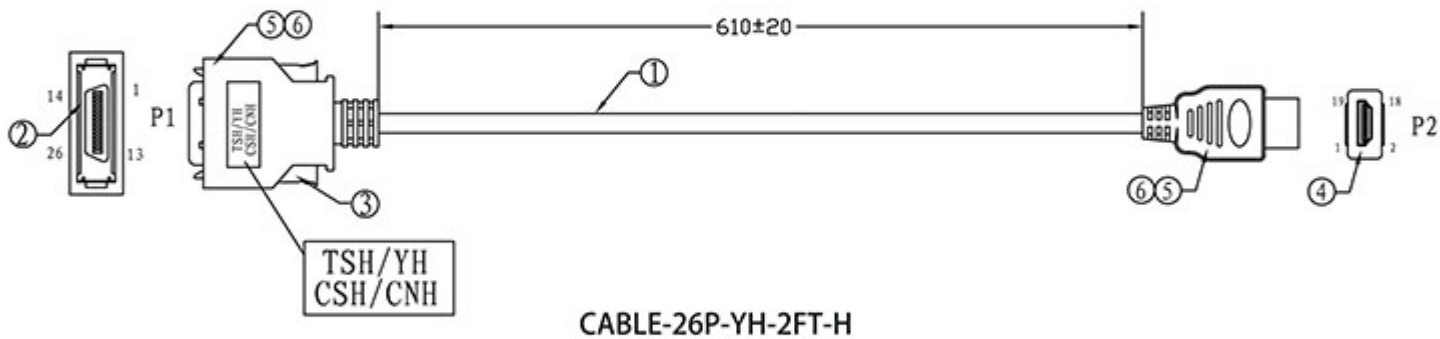

CABLE-26P-YH-2FT-H 26-PIN YH Series Monitor HDMI Input Cable - 2 FEET

Description

26-PIN **Short Length (2 FEET)** YH Series Monitor Input Cable with **HDMI ONLY** for 700YH, 702YH, 800YH, 802YH, 902YH, 1020YH, and 1022YH Series. Note: Only works with the above mentioned models.

Features

26-PIN Short Length (2 FEET) YH Monitor Input Cable with HDMI ONLY for 700YH, 702YH, 800YH, 802YH, 902YH, 1020YH, and 1022YH Series

Package Contents

26-PIN Short Length (2 FEET) YH Monitor Input Cable with HDMI ONLY for 700YH, 702YH, 800YH, 802YH, 902YH, 1020YH, and 1022YH Series