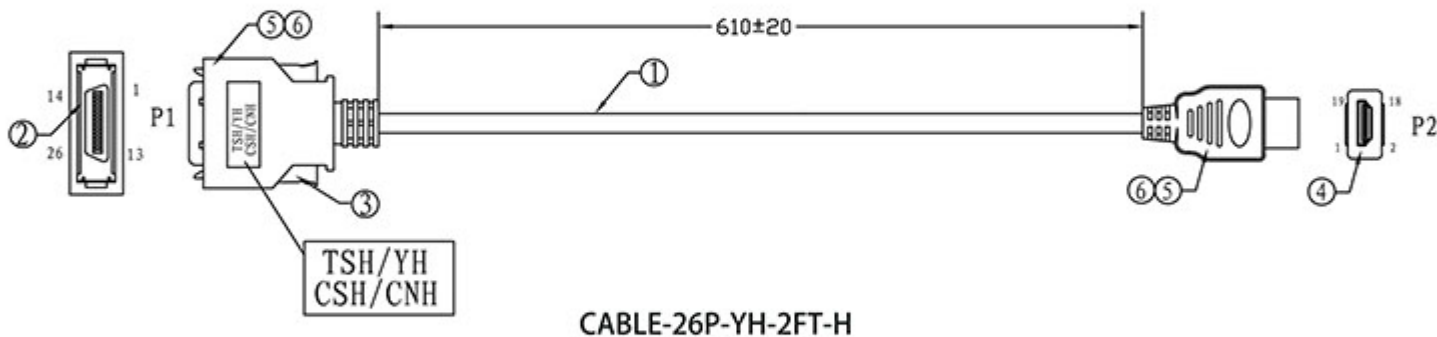

CABLE-26P-YH-2FT-H 26-PIN YH Series Monitor HDMI Input Cable - 2 FEET

Description

26-PIN **Short Length (2 FEET)** YH Series Monitor Input Cable with **ONLY HDMI** for 700YH, 802YH, 1020YH, 1022YH. Note: Only works with the above mentioned models. **Not for YV Series**. Please make sure your monitor has the **26-PIN connector**. Older versions of the Xenarc Technologies monitor could have the **20-PIN connector** if it's many years old. Monitor cable connects to HDMI Input.

This 2 foot cable only contains HDMI connector for simplified installation.

Related Products:

700YH

802YH

1020YH

1022YH

Features

This 2 foot cable only contains HDMI connector for simplified installation.

Package Contents

Proprietary 26-PIN Short Length (2 FEET) YH Monitor Input Cable with ONLY HDMI *This 2 foot cable only contains HDMI connector for simplified installation.