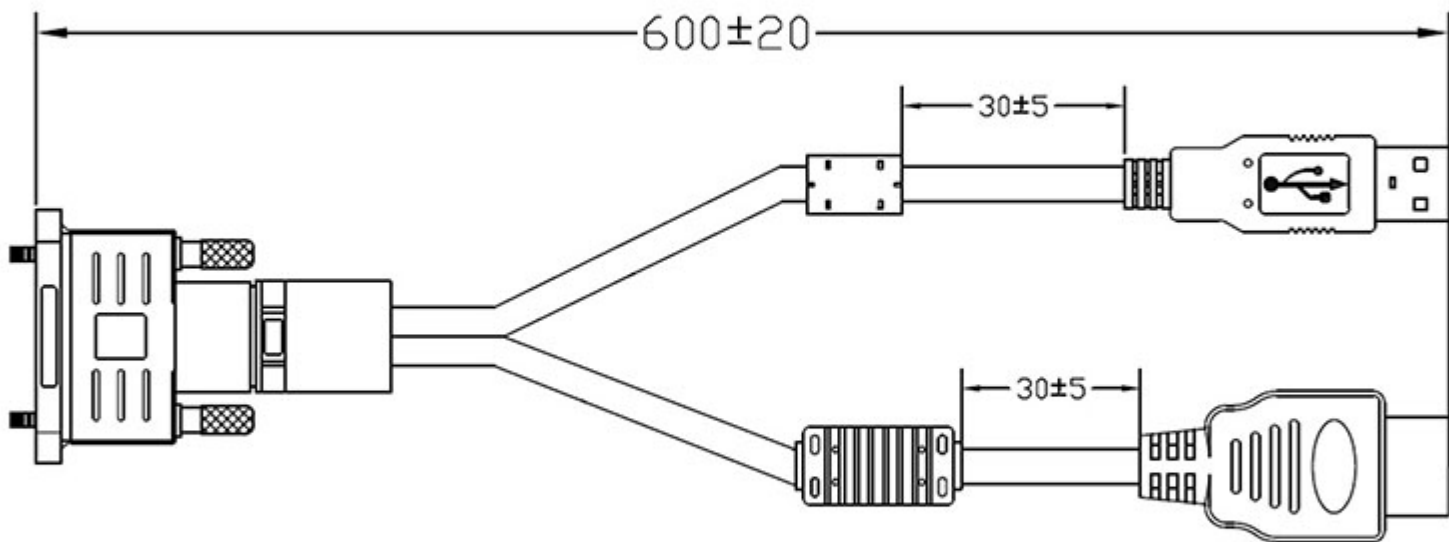

# CABLE-26P-GNH-2FT-H 26-PIN GNH Series Monitor HDMI, USB Input Cable - 2 FEET - For 709GNH and 1029GNH

## Description

IP67 Proprietary 26-PIN **Short Length (2 FOOT)** Monitor Input Cable with **ONLY HDMI and USB** for 709GNH and 1029GNH. Note: Only works with the above mentioned models.

This 2 foot cable only contains HDMI and USB connectors for simplified installation.

## Features

This 2 foot cable only contains HDMI and USB connectors for simplified installation.

## Package Contents

IP67 Waterproof Proprietary 26-PIN Short Length (2 FOOT) GNH Monitor HDMI & USB Input Cable \* This 2 foot cable only contains HDMI and USB connectors for simplified installation.