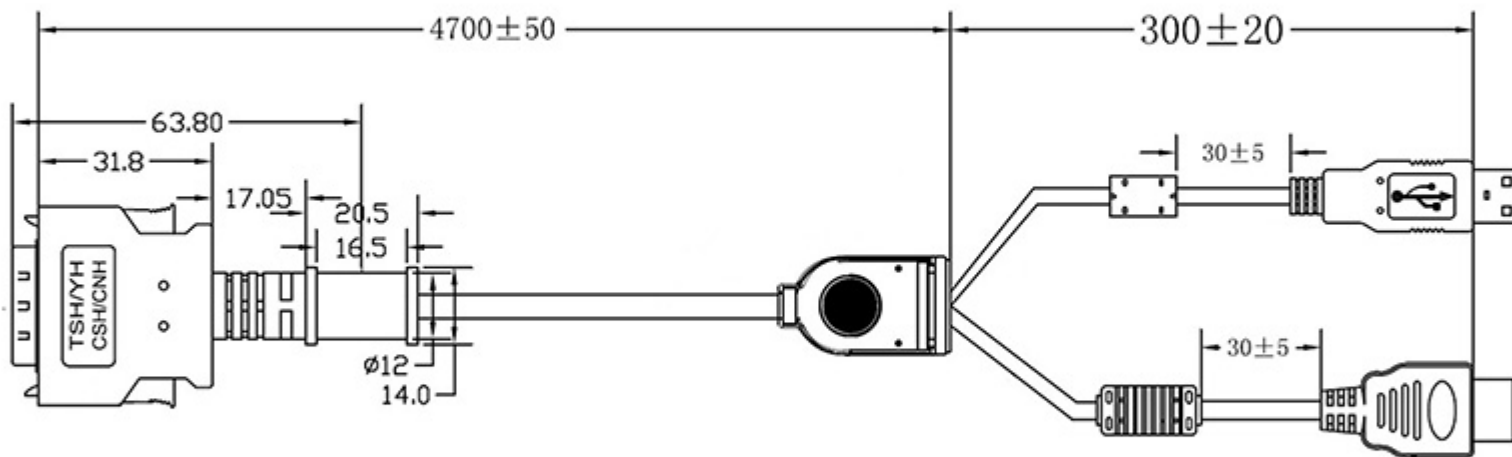

CABLE-IP-26P-TSH-5M-H 26-PIN TSH/CSH/CNH/GSH/GNH/GNS/YH Series Monitor HDMI and USB Input Cable - 5 METER

Description

Proprietary 26-PIN Long Length (**5-Meter**) TSH/CSH/CNH/GSH/GNH Monitor Input Cable with **ONLY HDMI and USB** for 700TSH, 700CSH, 702CSH, 702GSH, 709CNH, 709GNH, 800TSH, 802TSH, 1020TSH, 1022TSH, 1029CNH, 1219GNH, 1219GNS. Note: Only works with the above mentioned models. Not for TSV Series or 1029GNH.

This 5 Meter cable only contains HDMI and USB connectors for simplified installation.

Related Products:

700TSH

700CSH

702CSH

702GSH

709CNH

709GNH

800TSH

802TSH

1020TSH

1022TSH

1029CNH

1219GNH

1219GNS

Features

This 5 Meter cable only contains HDMI and USB connectors for simplified installation.

Package Contents

Proprietary 26-PIN Long Length (5 METER) TSH/CSH/CNH/GSH/GNH/GNS Monitor HDMI & USB Input Cable * This 5 Meter cable only contains HDMI and USB connectors for simplified installation.