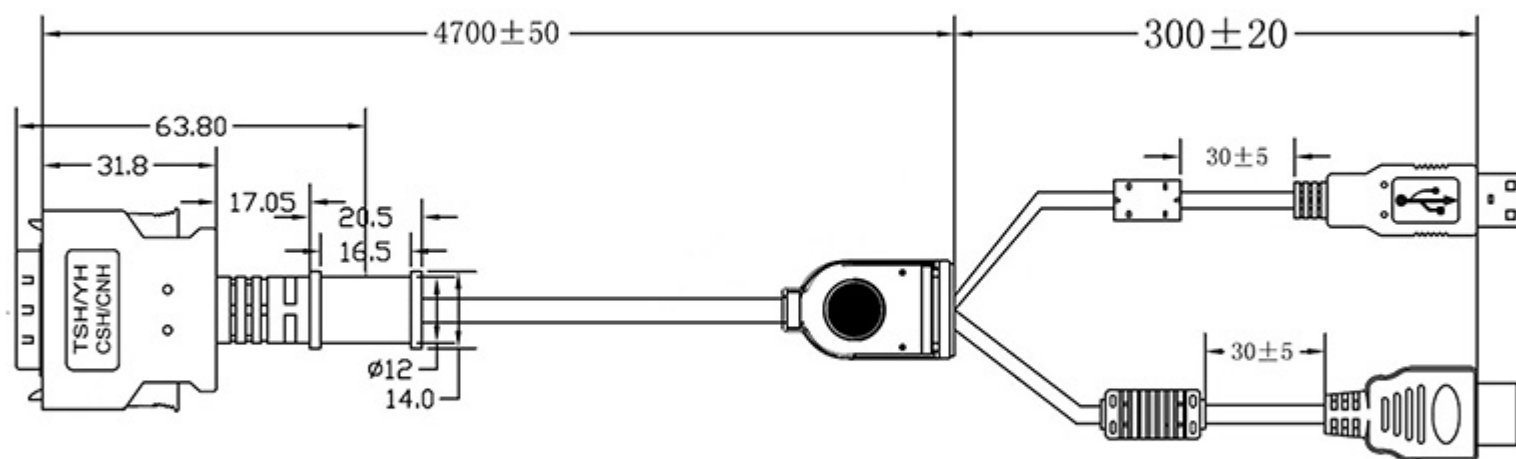

CABLE-IP-26P-TSH-5M-H 26-PIN

TSH/CSH/CNH/GSH/GNH/GNS/YH Series

Monitor HDMI and USB Input Cable - 5 METER

Description

26-PIN Long Length **(5-Meter)** TSH/CSH/CNH/GSH/GNH Monitor Input Cable with **ONLY HDMI and USB** for 700YH, 700TSH, 700CSH, 702CSH, 702GSH, 709CNH, 802YH, 802TSH, 1020YH, 1020TSH, 1022YH, 1022TSH, 1029CNH, 1219GNC, 1219GNH, 1219GNS, 1569GNH. Note: Only works with the above mentioned models. Not for TSV Series or 1029GNH. Monitor cable connects to **HDMI & USB Inputs**.

This 5 Meter cable only contains HDMI and USB connectors for simplified installation.

Related Products:

700YH

700TSH

700CSH

702CSH

702GSH

709CNH

1219GNH

1219GNS

1569GNH

Features

This 5 Meter cable only contains HDMI and USB connectors for simplified installation.

Package Contents

26-PIN Long Length (5 METER) TSH/CSH/CNH/GSH/GNC/GNH/GNS Monitor HDMI & USB Input Cable * This 5 Meter cable only contains HDMI and USB connectors for simplified installation.