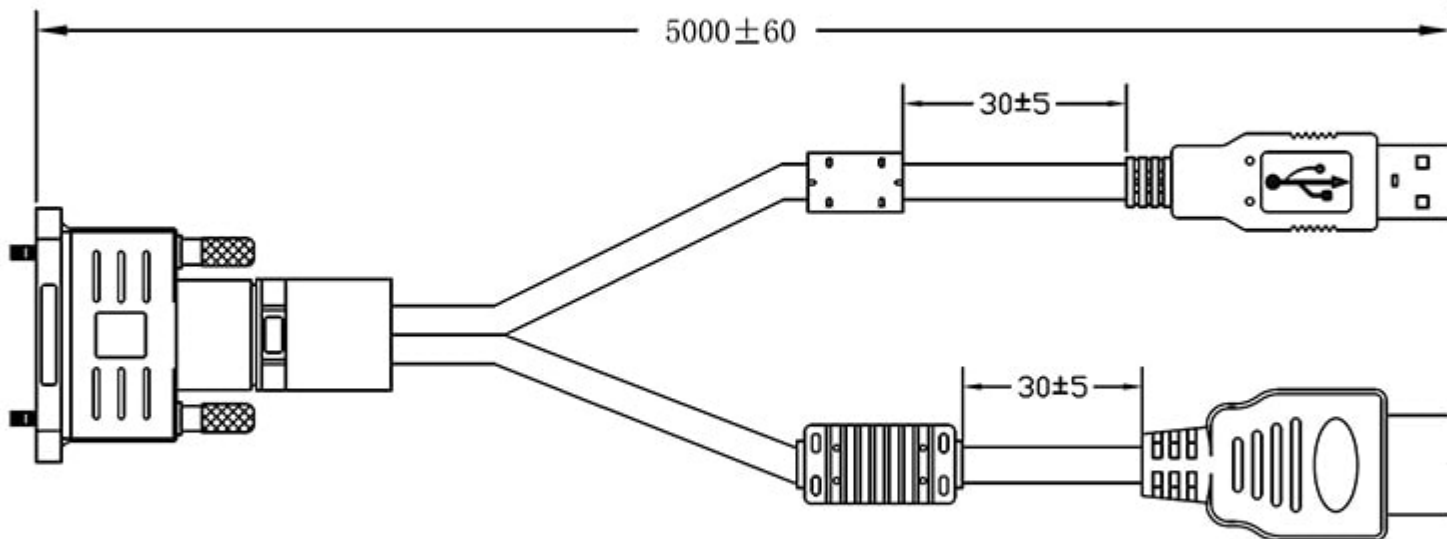

# CABLE-26P-GNH-5M-H 26-PIN GNH Series Monitor HDMI, USB Input Cable - 5M

## Description

IP67 Proprietary 26-PIN **5 Meter (16.4 Ft/500cm)** Long Monitor Input Cable with **ONLY HDMI and USB** for 709GNH and 1029GNH. Note: Only works with the above mentioned models.

This 5 Meter cable only contains HDMI and USB connectors for simplified installation.

## Features

This 5 Meter cable only contains HDMI and USB connectors for simplified installation.

## Package Contents

IP67 Waterproof Proprietary 26-PIN 5 Meter(16.4 Ft/500cm) Long GNH Monitor HDMI & USB Input Cable \* This 5 Meter cable only contains HDMI and USB connectors for simplified installation.