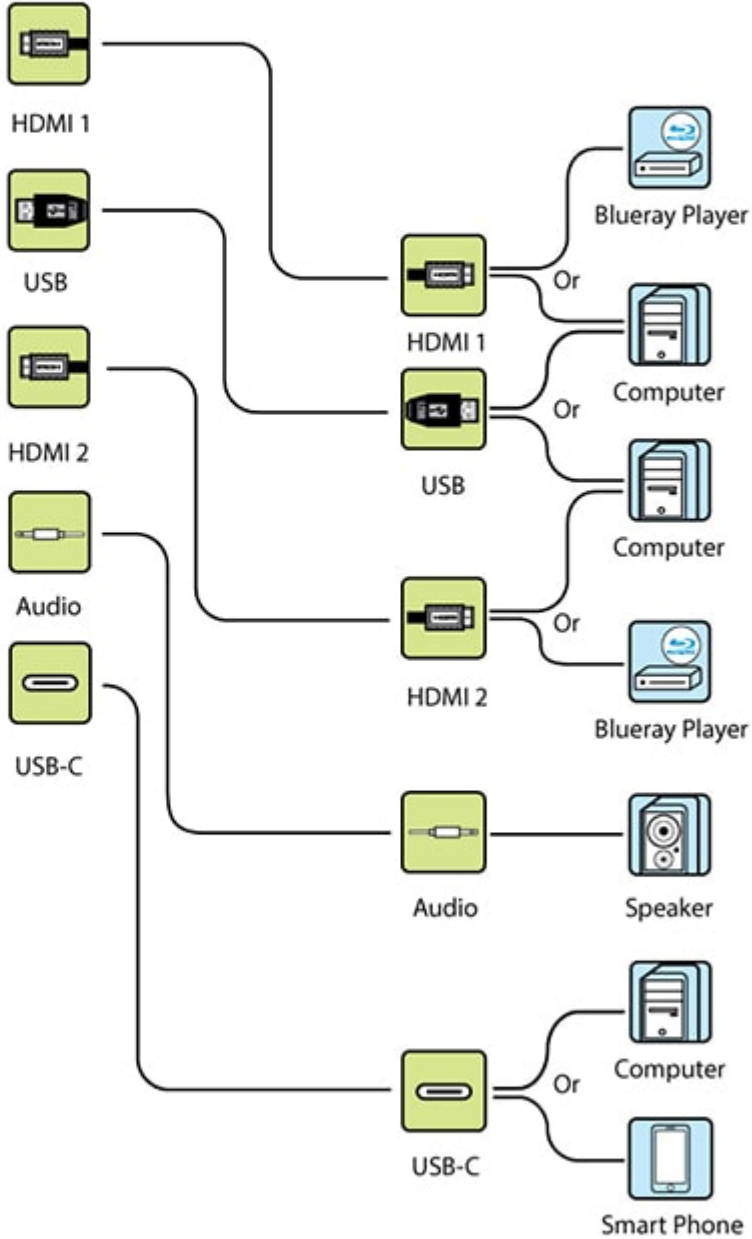

CABLE-RA-HDMI HDMI Cable for 892 Series Monitors- 1.8 METER

Description

Standard Length **1.8 Meter (5.91ft/180cm)** HDMI Cable with Straight HDMI Connector on one end and 90-Degree Connector on the other end. Designed for 892 Series Monitors including 892GFC and 892CFH.

Related Products:

892GFC

892CFH

Features

Standard Length 1.8 Meter (5.91ft/180cm) HDMI Cable with Straight HDMI Connector on one end and 90-Degree Connector on the other end.

Function Diagram

How does it work?

- Connect the included cables to the Monitor
- Connect the connectors to your devices
- Install Touch Screen Driver if needed

[GFC Series]

Package Contents

Standard Length 1.8 Meter (5.91ft/180cm) HDMI Cable with Straight HDMI Connector on one end and 90-Degree Connector on the other end.