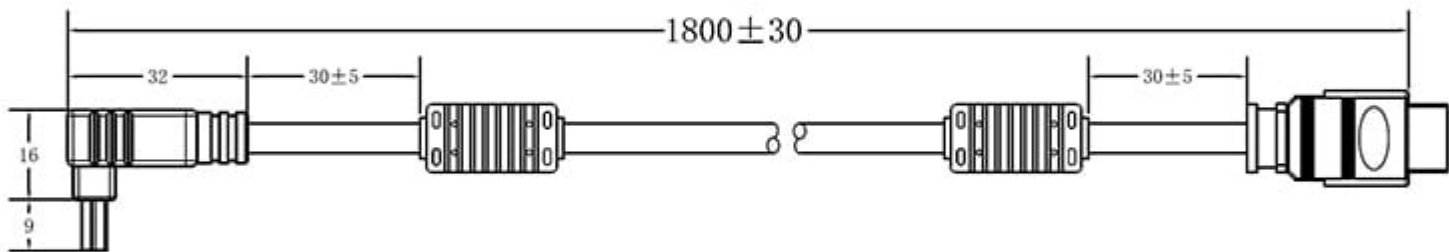

CABLE-RA-HDMI HDMI Cable for 892 Series Monitors- 1.8 METER

Description

Standard Length **1.8 Meter (5.91ft/180cm)** HDMI Cable with Straight HDMI Connector on one end and 90-Degree Connector on the other end. Designed for 892 Series Monitors including 892GFC and 892CFH.

Related Products:

892GFC

892CFH

Features

Standard Length 1.8 Meter (5.91ft/180cm) HDMI Cable with Straight HDMI Connector on one end and 90-Degree Connector on the other end.

Function Diagram

How does it work?

- Connect the included cables to the Monitor
- Connect the connectors to your devices
- Install Touch Screen Driver if needed

[GFC Series]

Package Contents

Standard Length 1.8 Meter (5.91ft/180cm) HDMI Cable with Straight HDMI Connector on one end and 90-Degree Connector on the other end.