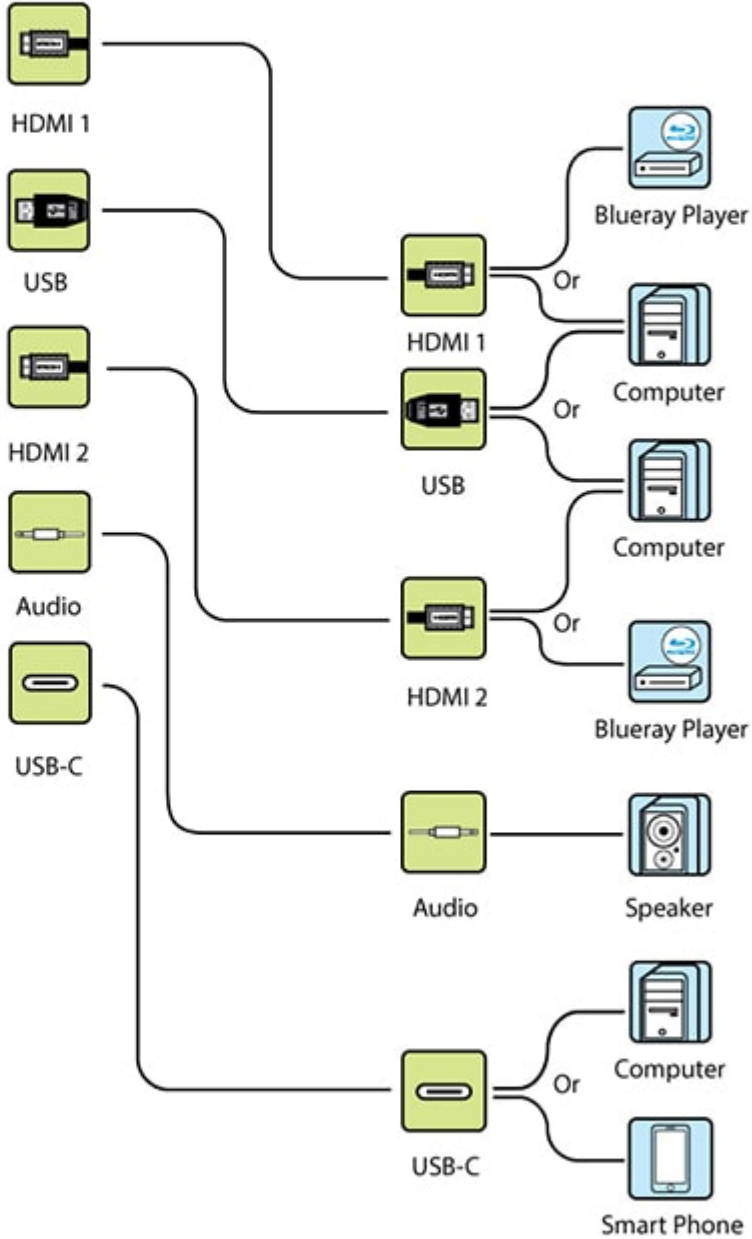

CABLE-RA-HDMI-5M HDMI Cable for 892 Series Monitors- 5 METER

Description

Long Length **5 Meter (16.4ft/500cm)** HDMI Cable with Straight HDMI Connector on one end and 90-Degree Connector on the other end. Designed for 892 Series Monitors including 892GFC and 892CFH.

Related Products:

892GFC

892CFH

Features

Long Length 5 Meter (16.4ft/500cm) HDMI Cable with Straight HDMI Connector on one end and 90-Degree Connector on the other end.

Function Diagram

How does it work?

- Connect the included cables to the Monitor
- Connect the connectors to your devices
- Install Touch Screen Driver if needed

[GFC Series]

Package Contents

Long Length 5 Meter (16.4ft/500cm) HDMI Cable with Straight HDMI Connector on one end and 90-Degree Connector on the other end.