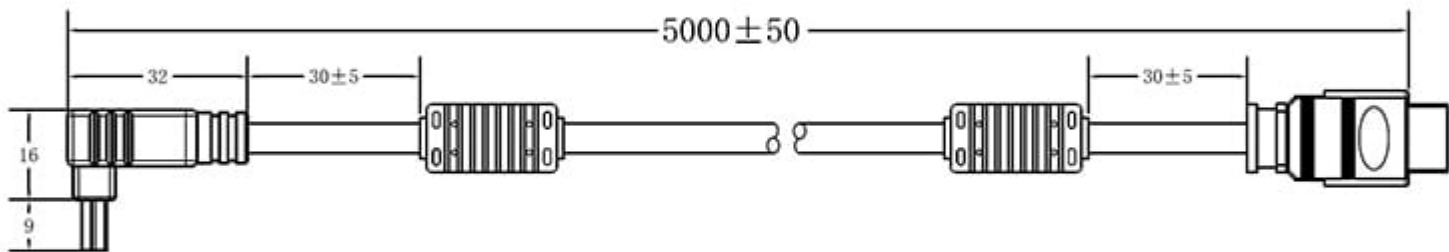

CABLE-RA-HDMI-5M HDMI Cable for 892 Series Monitors- 5 METER

Description

Long Length **5 Meter (16.4ft/500cm)** HDMI Cable with Straight HDMI Connector on one end and 90-Degree Connector on the other end. Designed for 892 Series Monitors including 892GFC and 892CFH.

Related Products:

892GFC

892CFH

Features

Long Length 5 Meter (16.4ft/500cm) HDMI Cable with Straight HDMI Connector on one end and 90-Degree Connector on the other end.

Function Diagram

How does it work?

- Connect the included cables to the Monitor
- Connect the connectors to your devices
- Install Touch Screen Driver if needed

[GFC Series]

Package Contents

Long Length 5 Meter (16.4ft/500cm) HDMI Cable with Straight HDMI Connector on one end and 90-Degree Connector on the other end.